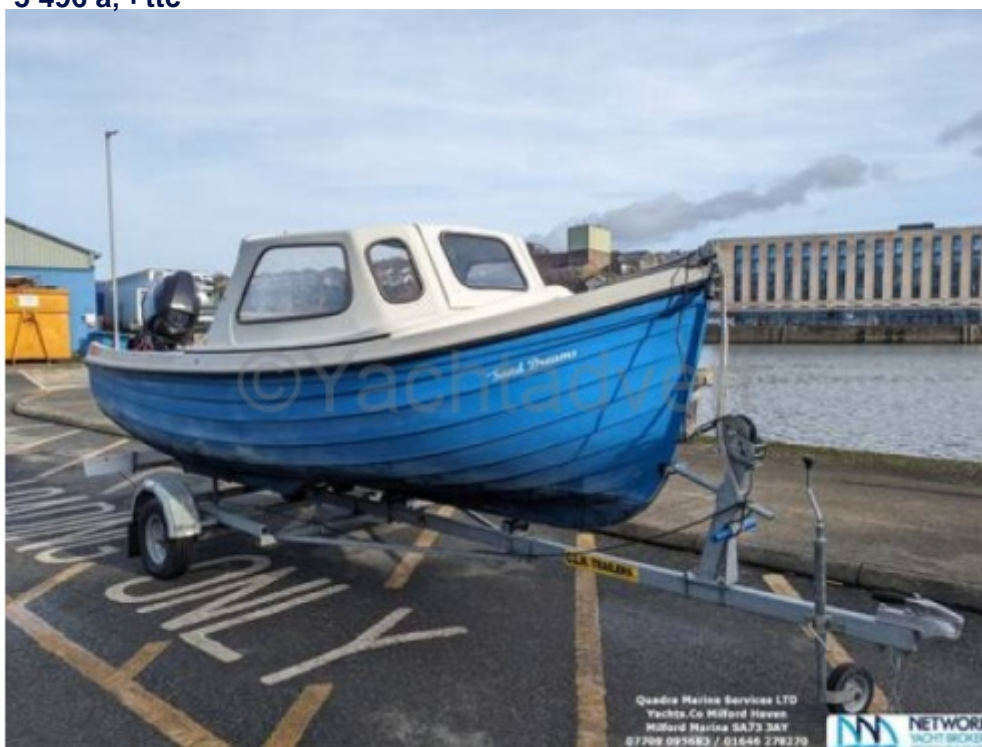

Fastliner 16 - 1980

<https://www.yachtadvert.com/fr/1165-orkney-boats-fastliner-16.html>

5 496 â,- ttc

Général

Constructeur : Orkney Boats
Matériau : GRP Poly
Largeur : 1,83 m
Radeau : Non
Leasing en cours : Non

Sous type : Plaisance
Année : 1980
Longueur : 4,88 m
Tirant d'eau : 0,00 m
Région : Yachts.Co Milford Haven, Royaume-Uni

Moteurs

Nombre : 1

Marque moteur : Tohatsu
Puiss. Unit. (CV) : 25

Aménagements

Flybridge : Non

Divers

Remarks :

<p>The Orkney Fastliner 16 is an extremely popular sports fishing boat, at home both on the sea, river or canals. This model has been owned and upgraded by her current owner for a good number of years. The engines (Tohatsu 25hp and 5hp) were fitted new in 2019/2017 retrospectively, and her CLH fully galvanised road trailer was new 2023. She is ready to launch, and will give her new owner years of fun, with the ability to trailer her anywhere you wish. Lay ashore in Milford Marina. Viewings are with Yachts.Co Milford Haven, contactable on 01646 278270 or Call / WhatsApp 07709 095683.

Accommodation :

Open plan layout with bench seating. Small cuddy cover for shelter from the elements. Helm position to Starboard.

Inventory :

Tohatsu 25hp - 2019
Tohatsu 5hp - 2017
Wheel Steering
Engine Controls (No Dials)
2 x 25 Litre Fuel Tanks
1 x Battery
Bench Seats
Cuddy
Cover
CLH Road Trailer - 2023
Garmin FishFinder