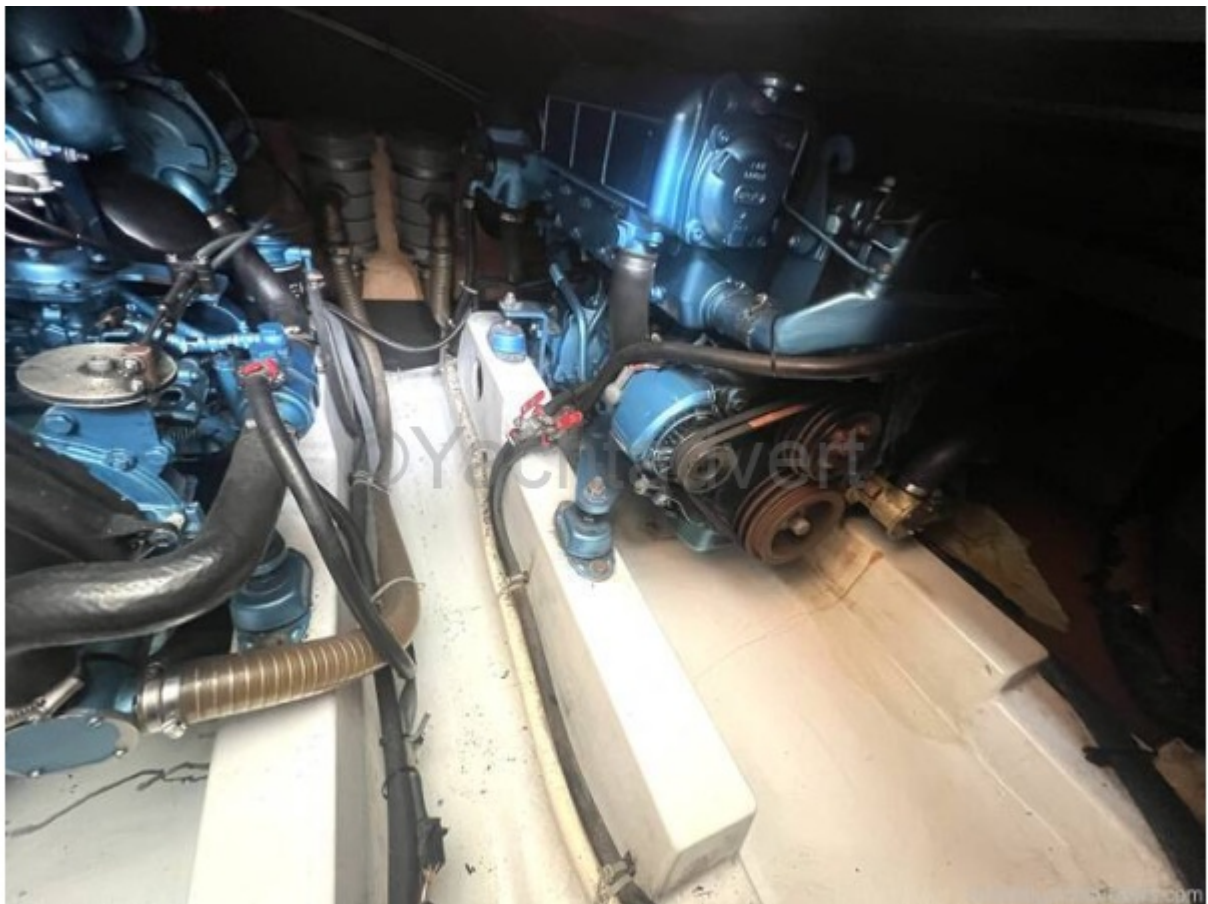

YACHTS.CO

BUY | SELL | PART EXCHANGE

WE OFFER
FINANCE OPTIONS

FLEXIBLE SOLUTIONS TO GET YOU ON THE WATER

COMPETITIVE RATES

QUICK & EASY PROCESS

TAILORED TO YOU

networkyachtbrokers.com