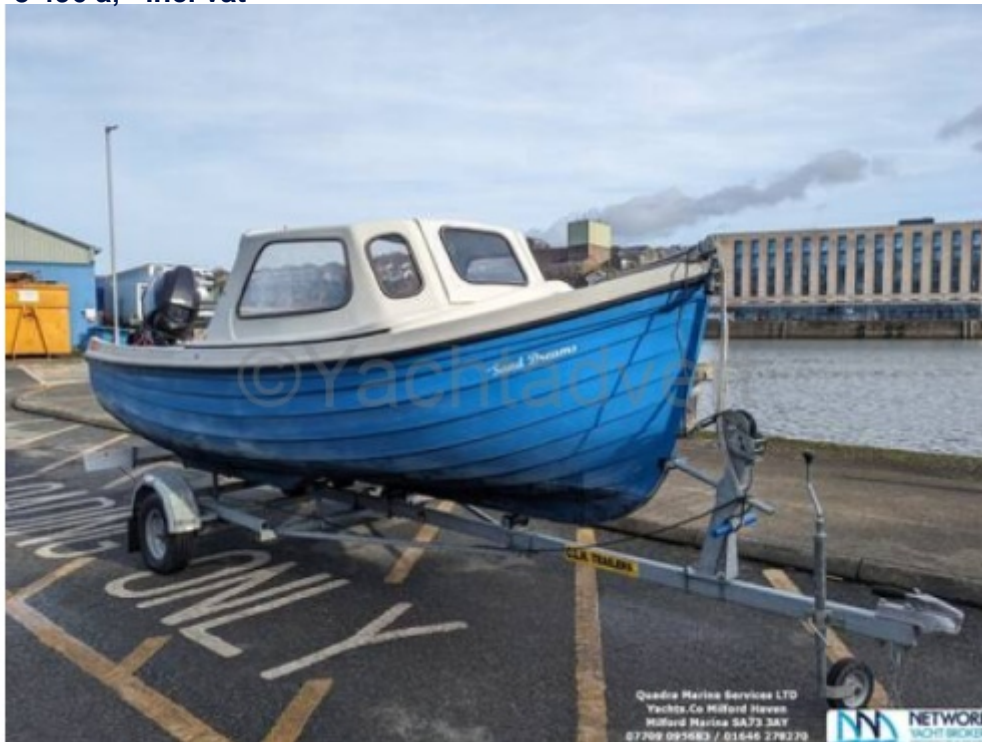

Fastliner 16 - 1980

<https://www.yachtadvert.com/1165-orkney-boats-fastliner-16.html>

5 496 â,- incl vat

General

Year : 1980
Length : 16.00 Ft
Life Raft : No
Leasing in progress : No

Builder : Orkney Boats
Material : GRP
Beam : 6.00 Ft
Area : Yachts.Co Milford Haven, United Kingdom

Engines

Engine(s) : 1

Engine Brand : Tohatsu
Power Unit. (HP) : 25

Facilities

Flybridge : No

Helm : No

Electronics

Autopilot : No

Electric windlass : No

Cockpit awning : No

Teak deck : No

Furling genoa : No

Spinnaker : No

Main equipment

Stern thruster : No

AC : No

Gas stove : No

Heater : No

Dishwasher : No

TV : No

Various

Remarks :

The Orkney Fastliner 16 is an extremely popular sports fishing boat, at home both on the sea, river or canals. This model has been owned and upgraded by her current owner for a good number of years. The engines (Tohatsu 25hp and 5hp) were fitted new in 2019/2017 retrospectively, and her CLH fully galvanised road trailer was new 2023. She is ready to launch, and will give her new owner years of fun, with the ability to trailer her anywhere you wish. Lay ashore in Milford Marina. Viewings are with Yachts.Co Milford Haven, contactable on 01646 278270 or Call / WhatsApp 07709 095683.