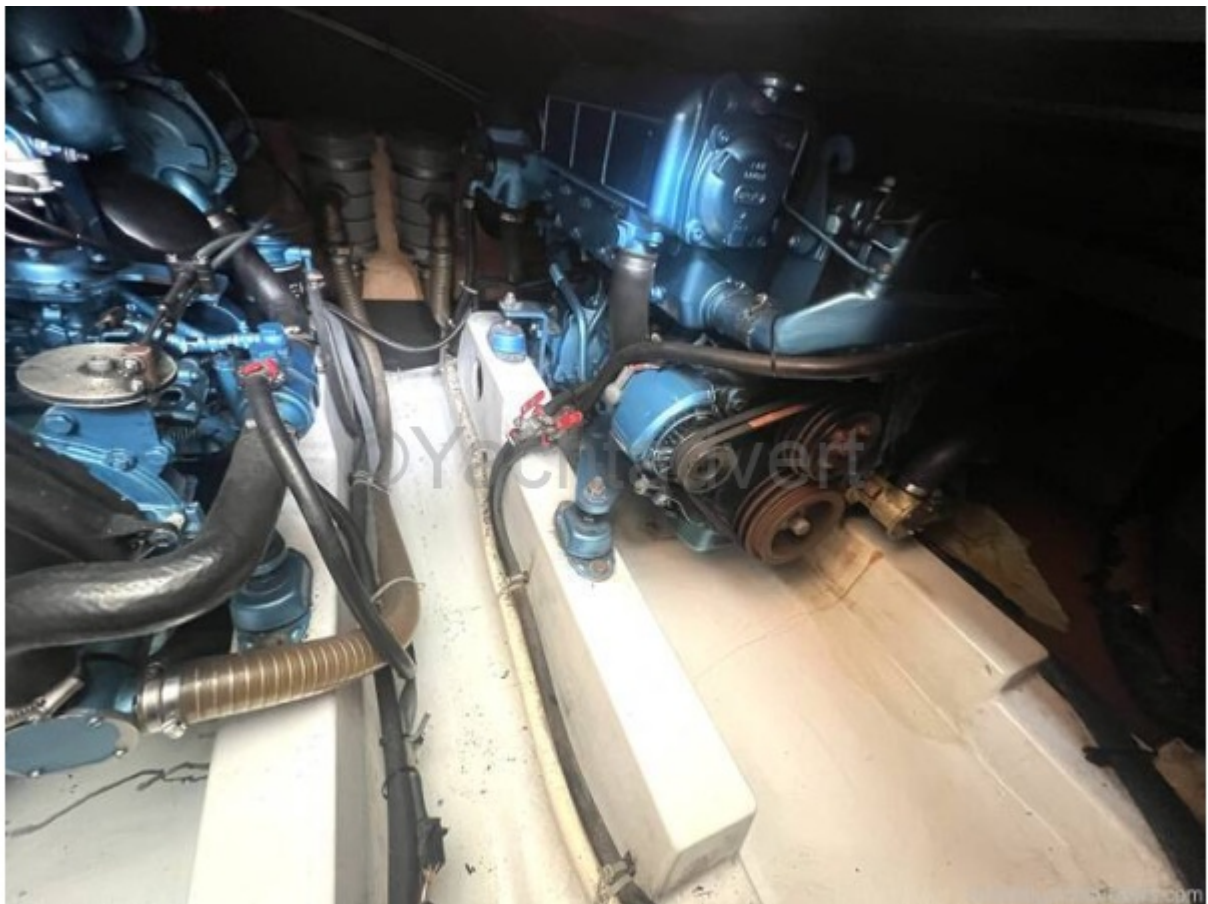

YACHTS.CO

BUY | SELL | PART EXCHANGE

WE OFFER FINANCE OPTIONS

FLEXIBLE SOLUTIONS TO GET YOU ON THE WATER

COMPETITIVE RATES

QUICK & EASY PROCESS

TAILORED TO YOU

networkyachtbrokers.com