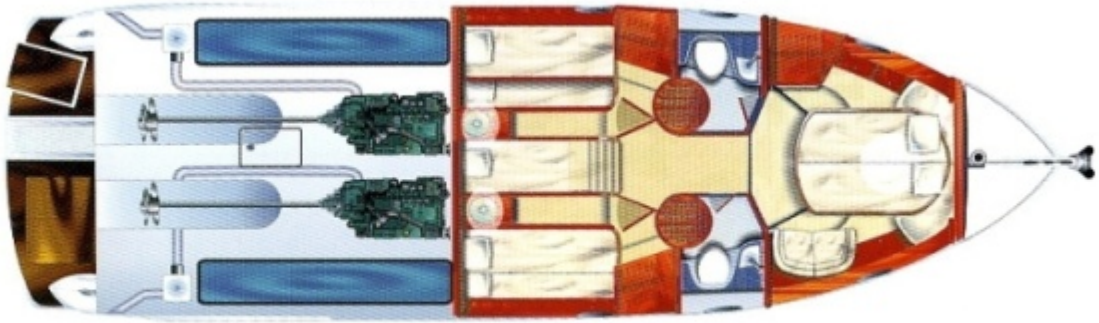

©Yachtadvert