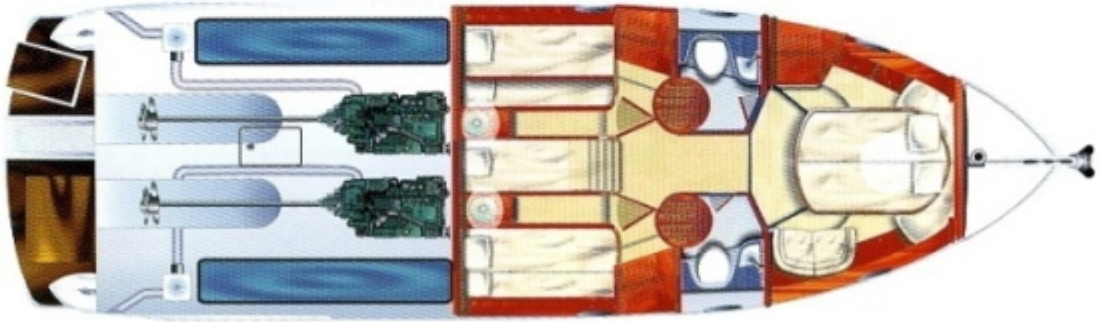

©Yachtadvert